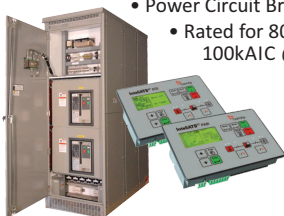

Critical Power Solutions

Automatic Transfer Switches (ATS)

- Power Circuit Breaker Type ATS - UL 1008 Listed
- Rated for 800 to 5000 A, 65kAIC or 100kAIC @ 600V

- Supports all major mfg gen-sets & use of all major component brands
- Non-proprietary controls & communication protocols
- Prime Power/Distributed Generation/MicroGrid Systems/CHP/Co-Gen Systems